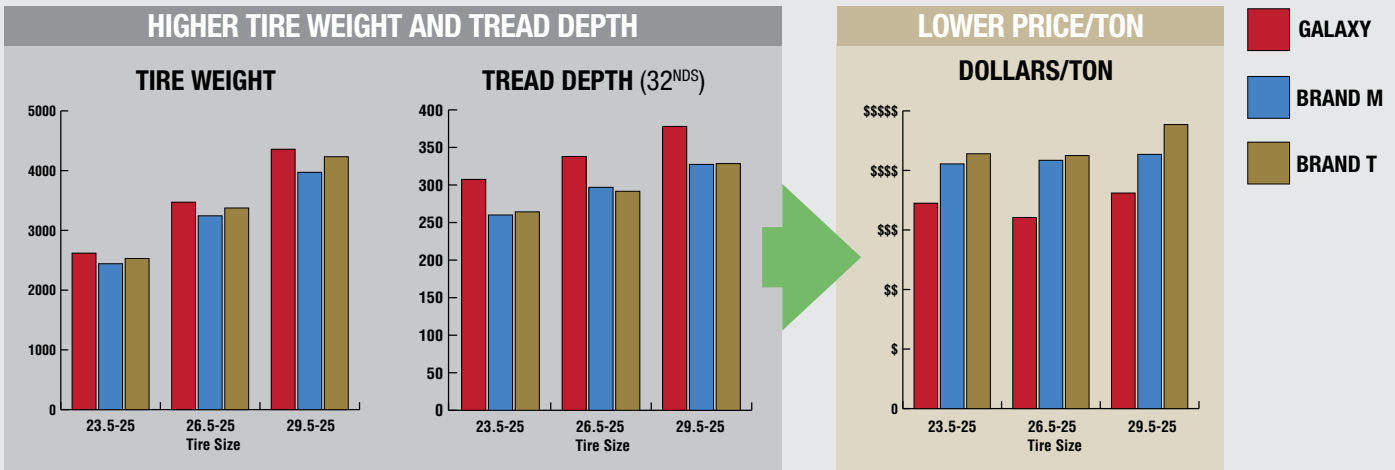

GALAXY LHD 510 SDS WEAR PATTERN

0% Wear

25% Wear

40% Wear

60% Wear

SUPERIOR SOLID PERFORMANCE WITH GALAXY SUPER SMOOTH SDS

With increased tread depth, more rubber, and high quality manufacturing, Galaxy solids are the clear choice for scrap yards and transfer stations. In a side by side comparison, the per ton cost of the Galaxy Solid line is lower than the competition. That savings goes right down to the bottom line. Dollar for dollar, Galaxy tires are the SMARTER CHOICE!